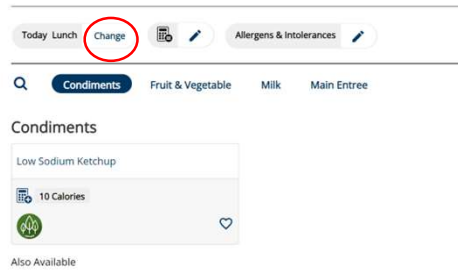

BASD Online Menu Guide

Step 1: Click on the fork and knife at the top right corner of the BASD website

Step 2: Scroll down and click on the school specific menu

Step 3: Scroll down and find the current day's menu information. Use this Change button to adjust the meal period, date or see a weekly view

Step 4: Click on Print Weekly Menu to print a menu for whichever week was selected. This print option is only available in weekly view

Helpful Tips

Clicking on a menu item will bring up the nutritional information for that item