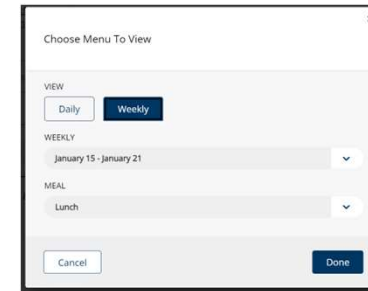

BASD Online Menu Guide

Step 1: Click on the fork and knife at the top right corner of the BASD website

Step 2: Scroll down and click on the school specific menu

Step 3: Scroll down and find the current day's menu information. Use this Change button to adjust the meal period, date or see a weekly view

Step 4: Click on Print Weekly Menu to print a menu for whichever week was selected. This print option is only available in weekly view

Helpful Tips

Clicking on a menu item will bring up the nutritional information for that item